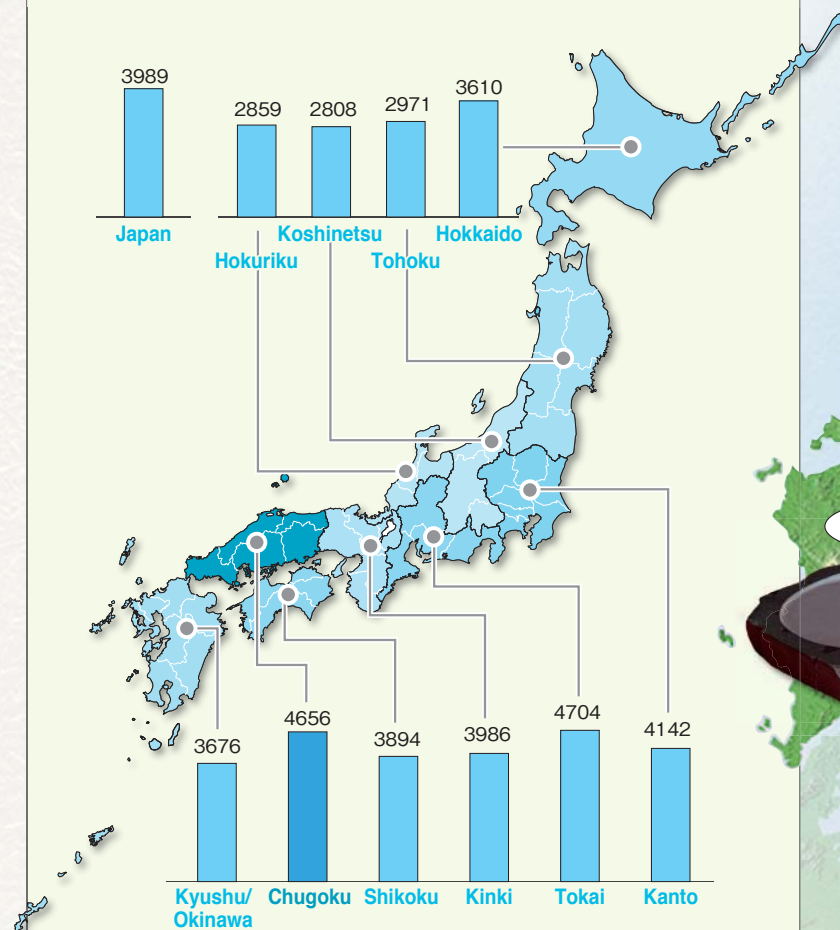

Features of the Chugoku Region

1

Accumulating a Diverse Range of Industries, and Providing Locations for Companies with Unique, Best-Selling Products

The Chugoku Region is home to many leading companies, and a diverse range of industries, that are active in many fields, including manufacturing, software, and distribution. Among these, there is a particular focus on the manufacturing industry; the Chugoku Region is the base of manufacturing in Japan.

One factor that contributed to this is a history of technology from traditional industries, such as Tataru ironmaking, that have been passed down for many

generations and developed into modern industries. In addition, industrial development that is unique to the region, by making use of agricultural products and mineral resources, can be found here. Further, many global companies that develop/introduce advanced technology are also located in the region. A major feature of the Chugoku Region is its role as home to many companies with unique, best-selling products that make use of both traditional and advanced technologies.

Value of shipments of manufactured products per employee (2016)

Unit: 10,000 yen/person

Source: "Census of Manufactures", Ministry of Economy, Trade, and Industry

Photos provided by: Tottori Prefecture, Tottori Prefecture Inshu Washi Cooperative Association, Sekishu Washi Cooperative Association, Society for Preservation of Japanese Art Swords, Okayama Prefectural Tourism Federation, Hiroshima Prefecture, Mazda Motor Corporation, and others. All photos are reprinted with permission. Unauthorized reproduction is strictly prohibited.